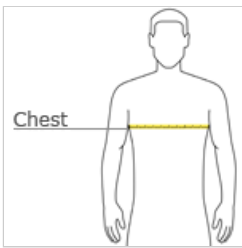

# Heavy Cotton™ 100% Cotton T-Shirt. 5000

- 5.3-ounce, 100% cotton
- 99/1 cotton/poly (Ash)
- 90/10 cotton/poly (Sport Grey, Antique Cherry Red, Antique Irish Green, Antique Jade Dome, Antique Orange, Antique Sapphire)
- 50/50 cotton/poly (Blackberry, Dark Heather, Heather Military Green, Heather Red, Heathered Sapphire, Lilac, Midnight, Neon Blue, Neon Green, Russet, Sunset, Tweed, Safety Green, Safety Orange, Safety Pink, Graphite Heather)
- Seamless double-needle 7/8" collar
- Double-needle sleeves and hem
- Taped neck and shoulders
- Tearaway label

## HOW TO MEASURE

### CHEST WIDTH

Measure under the arm and around the fullest part of the chest with arms down, keeping tape horizontal.